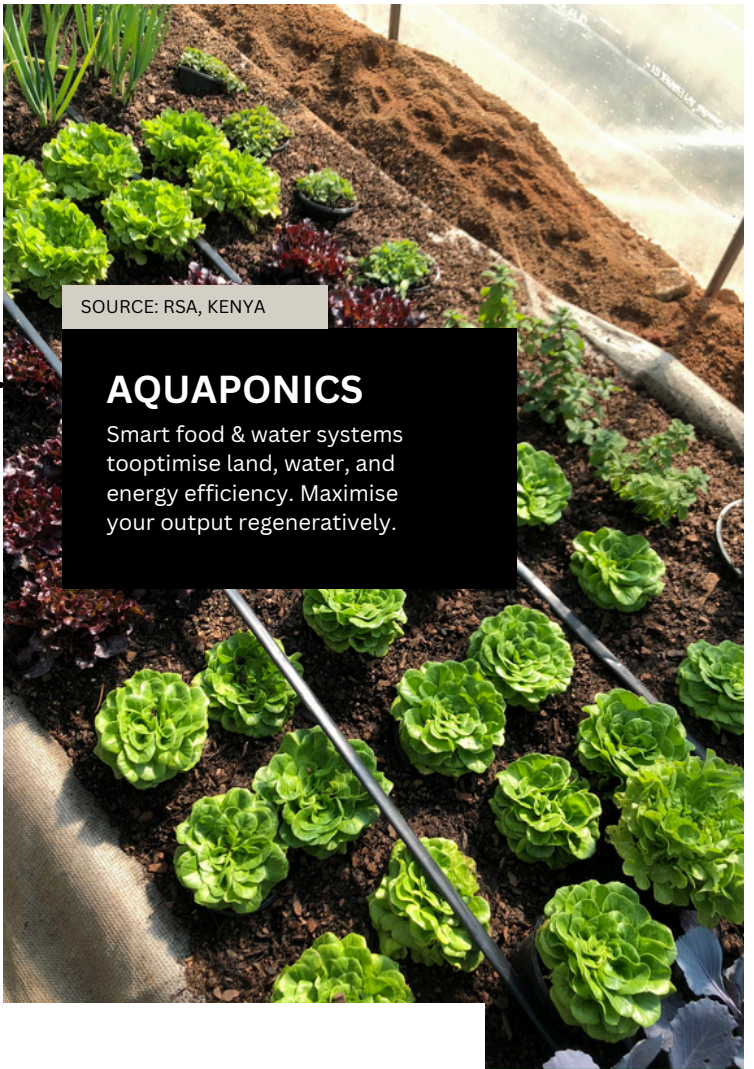

STORAGE

BORDERS - PORTS - MOBILE

SENSORS & IOT

4th generation technology meets big data with our range of solutions. Experience technology tailored for you.

SOURCE: RSA, NIGERIA

SOURCE: RSA, KENYA

AQUAPONICS

Smart food & water systems to optimise land, water, and energy efficiency. Maximise your output regeneratively.

4TH GENERATION TECH

SOURCE: RSA, NIGERIA

DRONES & GIS

Light to very heavy payloads fitted with mapping, satellite, and customisable apparatus. Transform your transportation.